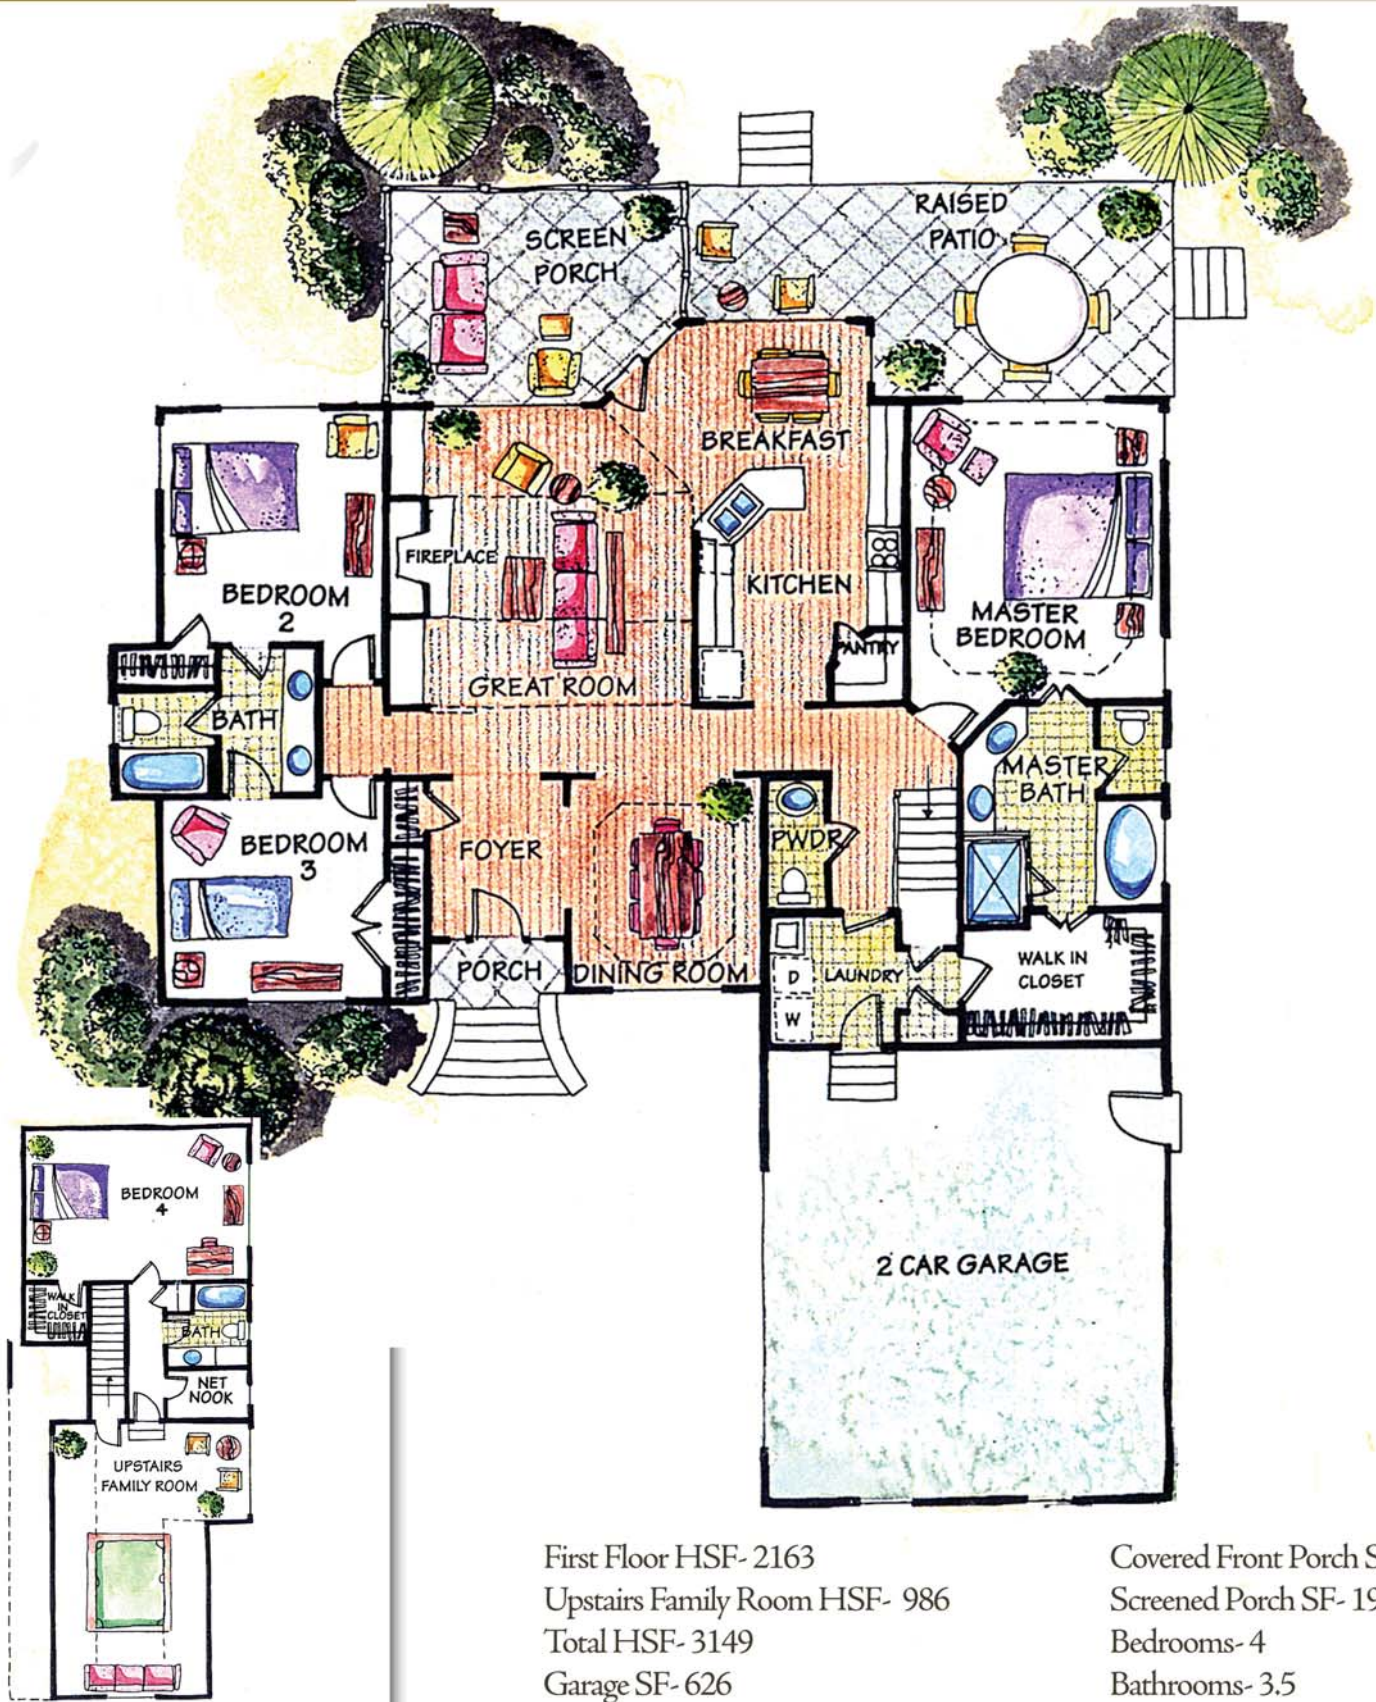

The Fairway Collection

*Alternate elevations
Coming Soon!*

*Alternate elevations
Coming Soon!*

*Johnson &
Robertson*
Custom Builders

www.JRCustomBuilders.com

The Homestead

First Floor HSF- 2163

Upstairs Family Room HSF- 986

Total HSF- 3149

Garage SF- 626

Covered Front Porch SF- 23

Screened Porch SF- 194

Bedrooms- 4

Bathrooms- 3.5